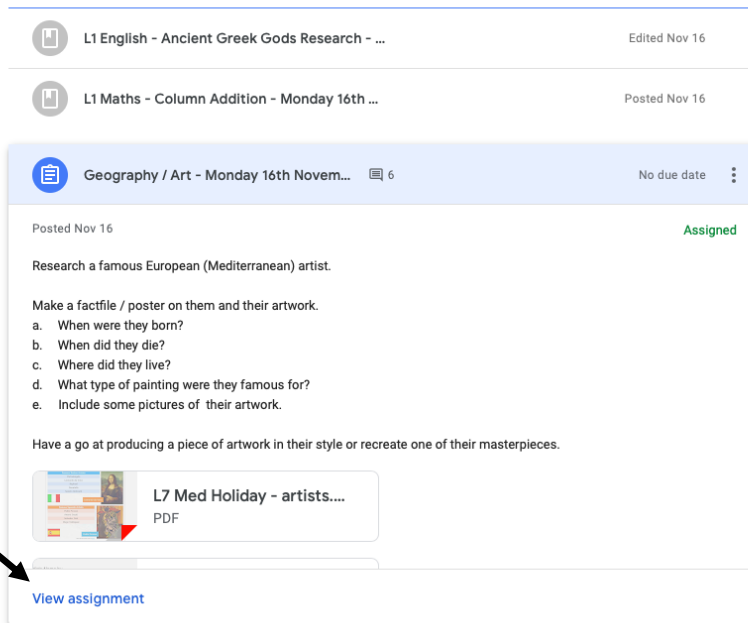

Monday 16th November- Remote Learning

3.) Click on view assignment